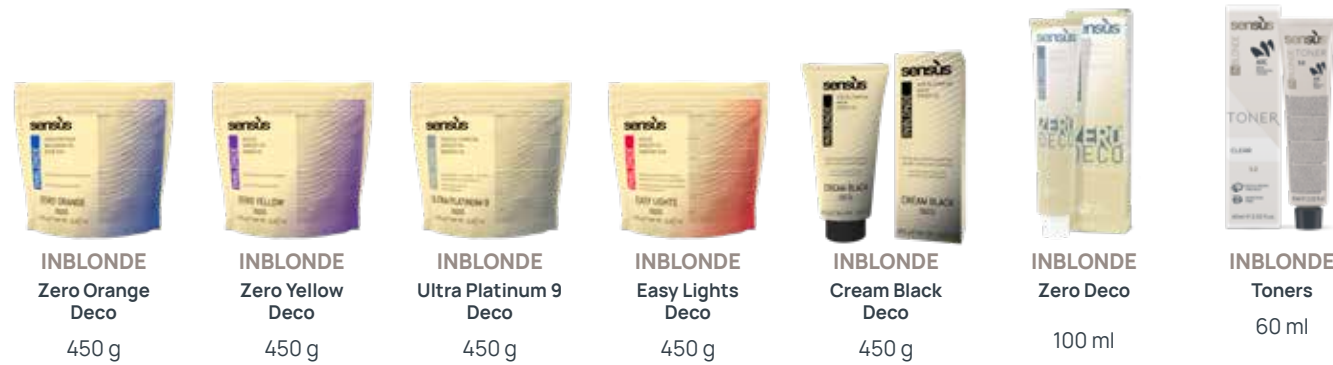

COLORATIONS

COLORGRACE
93 nuances
Permanent Hair Color with ammonia
100 ml

GIULIETTA
89 nuances
Permanent Hair Color with ammonia
100 ml

MC2
91 nuances
Permanent Hair Color Ammonia free
100 ml

MC2 FASTCOLOR
29 nuances
Permanent Hair Color Ammonia free
100 ml

.0 Natural
.1 Ash
.2 Beige
.24 Brown
.3 Golden
.34 Golden Copper
.4 Copper
.43 Copper Gold
.7 Violet
.5 Red
.18 matte/ No Red
Nude / Metallic

HOLI
Clear
500 ml

HOLI
Activator
500 ml

DIRECT

DIRECT PASTEL
Direct coloring cream treatment
100 ml

TOOLS

TOOLS Densifying Shampoo 250 ml
TOOLS Skin Stain Remover 100 pz
TOOLS Hand Balm 100 ml

ALISA

ALISA Pre Straightening Fluid 500 ml
ALISA Straightening Shampoo 500 ml
ALISA Super Straightening Fluid 500 ml
ALISA Restore Shampoo 250 - 500 ml
ALISA Restore Butter 180 - 500 ml
ALISA Glow Potion 250 ml
ALISA Glow Drops 60 ml

SMART

SMART Pre-Care 500 ml
SMART Natural-Strong Hair 500 ml
SMART Natural Hair 500 ml
SMART Coloured Treated Hair 500 ml
SMART Smart Move 500 ml
SMART Neutralizer 1000 ml

INBLONDE

INBLONDE Zero Orange Deco 450 g
INBLONDE Zero Yellow Deco 450 g
INBLONDE Ultra Platinum 9 Deco 450 g
INBLONDE Easy Lights Deco 450 g
INBLONDE Cream Black Deco 450 g
INBLONDE Zero Deco 100 ml
INBLONDE Toners 60 ml