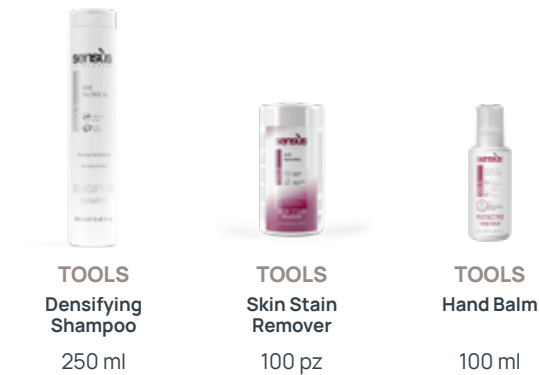

CHANGER

CHANGER
Pure Gommage Clarifyer
500 ml

ILLUMYNA
TECH

ILLUMYNA TECH Locking Filler 200 ml
ILLUMYNA TECH Locking Shampoo 1200 ml
ILLUMYNA TECH Locking Conditioner 900 ml
ILLUMYNA TECH Locking Spray 200 ml

TOOLS

TOOLS Densifying Shampoo 250 ml
TOOLS Skin Stain Remover 100 pz
TOOLS Hand Balm 100 ml

ALISA

ALISA Pre Straightening Fluid 500 ml
ALISA Straightening Shampoo 500 ml
ALISA Super Straightening Fluid 500 ml
ALISA Restore Shampoo 250 - 500 ml
ALISA Restore Butter 180 - 500 ml
ALISA Glow Potion 250 ml
ALISA Glow Drops 60 ml

SMART

SMART Pre-Care 500 ml
SMART Natural-Strong Hair 500 ml
SMART Natural Hair 500 ml
SMART Coloured Treated Hair 500 ml
SMART Smart Move 500 ml
SMART Neutralizer 1000 ml

INBLONDE

INBLONDE Zero Orange Deco 450 g
INBLONDE Zero Yellow Deco 450 g
INBLONDE Ultra Platinum 9 Deco 450 g
INBLONDE Easy Lights Deco 450 g
INBLONDE Cream Black Deco 450 g
INBLONDE Zero Deco 100 ml
INBLONDE Toners 60 ml