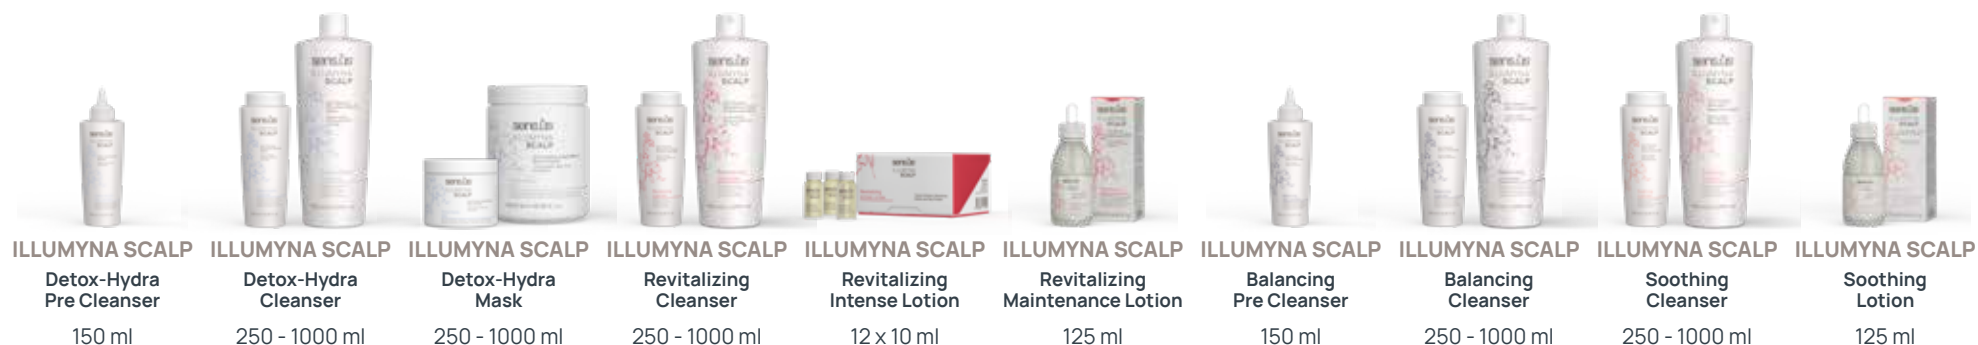

CARE

CURA PROFESSIONALE A PORTATA DI MANO

Che tu sia un professionista del settore o un amante della cura personale a casa, i nostri prodotti per la cura della cute e dei capelli offrono soluzioni su misura per ogni esigenza. Dalla nostra linea professionale ai prodotti pensati per l'uso quotidiano, garantiamo una bellezza radiante e una cura che va oltre l'apparenza.

PROFESSIONAL CARE AT YOUR FINGERTIPS

Whether you are an industry professional or a self-care enthusiast at home, our products for skincare and hair care provide tailored solutions for every need. From our professional line to products designed for daily use, we guarantee radiant beauty and care that goes beyond appearance.